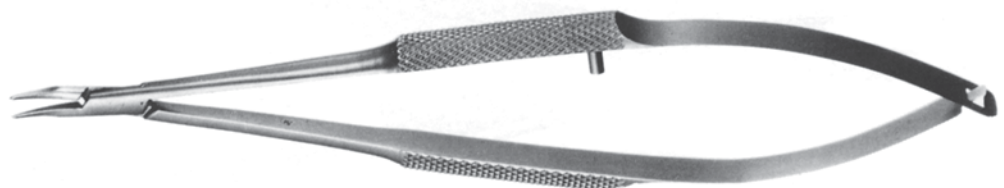

### BARRAQUER - TROUTMAN

- 4.5202** Micro-needle  
holder, curved,  
with lock, 10 cm

- 4.5203** Straight, with lock

- 4.5204** Straight, with lock,  
serrated jaws

### BARRAQUER

- 4.5211** Needle holder,  
curved, 13 cm

- 4.5212** Straight

**NEEDLE HOLDERS**

**BARRAQUER**

- 4.5213 Needle holder, curved, with lock, 13 cm
- 4.5214 Straight, with lock

**BARRAQUER**

- 4.5215 Needle holder, curved, very delicate, 13 cm