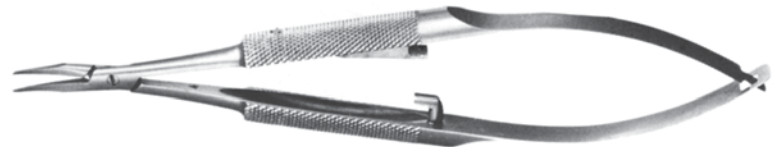

### BARRAQUER - TROUTMAN

- 4.5200** Micro-needle  
holder, curved,  
10 cm

- 4.5201** Straight

### BARRAQUER - TROUTMAN

- 4.5202** Micro-needle  
holder, curved,  
with lock, 10 cm

- 4.5203** Straight, with lock

- 4.5204** Straight, with lock,  
serrated jaws