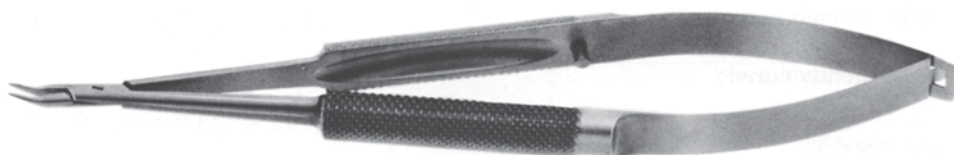

### BARRAQUER - TROUTMAN

- 4.5202** Micro-needle  
holder, curved,  
with lock, 10 cm

- 4.5203** Straight, with lock

- 4.5204** Straight, with lock,  
serrated jaws

### BARRAQUER

- 4.5211** Needle holder,  
curved, 13 cm

- 4.5212** Straight

**NEEDLE HOLDERS**

**BARRAQUER**

- 4.5213 Needle holder, curved, with lock, 13 cm
- 4.5214 Straight, with lock

**BARRAQUER**

- 4.5215 Needle holder, curved, very delicate, 13 cm