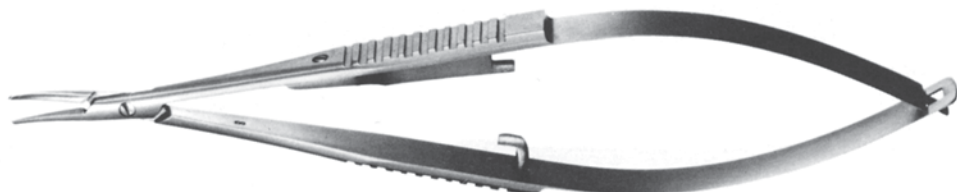

CASTROVIEJO

- 4.5011 Micro-needle
  holder, curved,
  with lock, 12.5 cm
- 4.5012 Straight, with lock