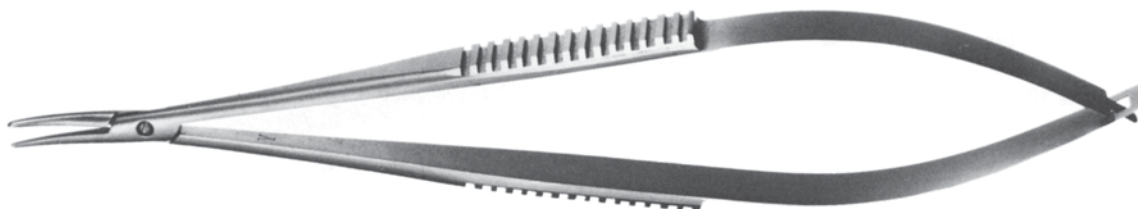

### CASTROVIEJO

- 4.5011 Micro-needle  
holder, curved,  
with lock, 12.5 cm
- 4.5012 Straight, with lock

**NEEDLE HOLDERS**

**CASTROVIEJO**

**4.5013** Needle holder,  
curved, 15 cm

**4.5014** Straight

**CASTROVIEJO**

**4.5020** Straight, delicate,  
with lock